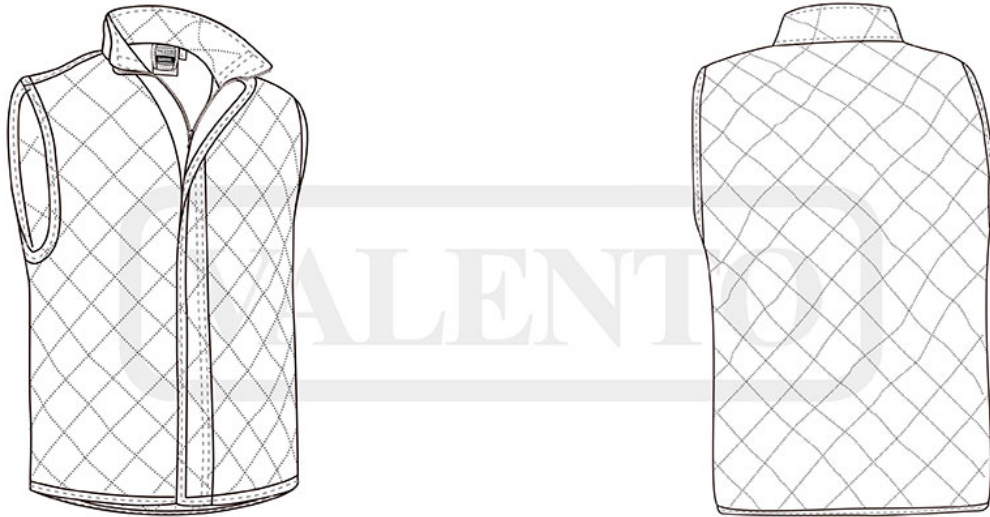

Composition and density

100%
poliester

400
g/m2

Packaging

1
pcs x bag

20
pcs x box

SYMBOLS MAINTENANCE:

- Padded Work Vest designed specifically for the Food Industry
- Made of sandwich fabric sewn in diamond pattern, with a padded filling and inner lining for ensuring excellent thermal insulation
- High neck with a front closure using a flap and velcro from top to bottom, offering warmth, comfort and practicality
- Reinforced seams on collar, shoulders, armholes and bottom hem for added strength and durability
- Pocketless, buttonless and zipless to preserve safety and hygiene of food products
- Suitable marking methods: screen printing, embroidery, patches, and more
- Ideal as food industry workwear and work uniforms

Approximate dimensions per size (cm.)

	adulto					grande
Sizes	S	M	L	XL	XXL	3XL
LONG	70	73	76	79	82	85
WIDE	56	59	62	65	68	71

Available colors

white

bottle green

lotto red

orion navy
blue

black

Available colors for big

Available colors for adult

Esquema

Details

Back part