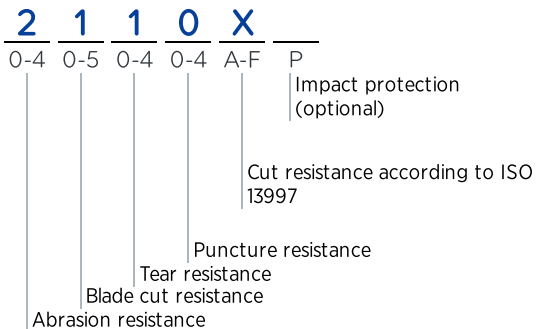

Chemical protection

ALTO 405

Frequent contact | intermittent wear

LEGENDS

EN388

MECHANICAL HAZARDS

PERFORMANCE LEVELS (X = NOT TESTED)

EN ISO 374-1
TYPE B

Interior finish	Flocked
Exterior finish	Embossed texture
Material	Polychloroprene and natural latex
Cuff characteristic	Straight cuff
Colour.s	Blue Yellow
Length (cm)	33
Thickness (mm)	0.70
Size	6 7 8 9 10
Surface resistance according to EN1149-1 (Value in palm area at 25% HR)	7.8E+12 Ω
Vertical resistance according to EN1149-2 (Value in palm area at 25% HR)	4.2E+12 Ω